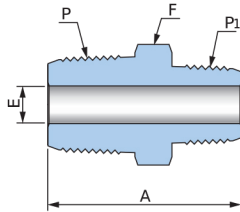

Reducing
Hex Nipple

PHRN

Connects Female Pipe to Female Pipe

Part No.	Pipe Size		Dimensions (mm)		
	P	P ₁	A	E	F
PHRN-0402	1/4	1/8	31	4.8	9/16
PHRN-0604	3/8	1/4	36	7.0	11/16
PHRN-0804	1/2	1/4	42	7.0	7/8
PHRN-0806	1/2	3/8	42	10.0	7/8
PHRN-1206	3/4	3/8	44	10.0	1-1/16
PHRN-1208	3/4	1/2	49	12.0	1-1/16
PHRN-1608	1	1/2	54	16.0	1-3/8
PHRN-1612	1	3/4	54	16.0	1-3/8

Dimensions are for reference only and are subject to change without prior notice.